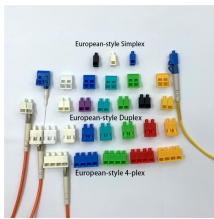

Tuvalu SC-SC pigtail fiber

Tuvalu SC-SC pigtail fiber

Available in a range of multimode and single-mode fibers with SC, ST or LC connectors. Our premium pigtails offer low insertion loss and custom length options. Economy pigtails offer over a compelling ...

FS fiber optic pigtails offer a fast way to make fiber optic communication devices in the field by fiber splicing, fully manufactured and tested by industrial standards.

This SC pigtail is a multimode cable with high-grade SC UPC fiber optic connector on one end, another end unterminated. It can configure single mode fiber as well for the specific application.

12 Fiber SC Pigtails are pre-terminated fiber optic cables with twelve individual SC connectors on one side and bare fiber on the other. These pigtailed are typically used in fiber patch ...

Fiber Optic Pigtails The Fiber Optic Pigtail is normally a tight buffered fiber cable with a connector pre-terminated on one end and exposed fiber on the other. The stripped, or pre-terminated end, is ...

SC Fiber Optic Patch Cord stands for Subscriber Connector- a general purpose push/pull style connector developed by NTT. SC has an advantage in duplexibility to support send/receive channels.

Featuring the widely adopted SC (Subscriber Connector) push-pull design, our pigtailed offer user-friendly installation, excellent mechanical stability, and consistent optical performance.