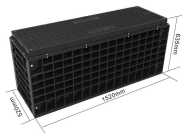

Tuvalu SC-SC pigtail fiber

Tuvalu SC-SC pigtail fiber

Available in a range of multimode and single-mode fibers with SC, ST or LC connectors. Our premium pigtails offer low insertion loss and custom length options. Economy pigtails offer over a compelling ...

FS fiber optic pigtails offer a fast way to make fiber optic communication devices in the field by fiber splicing, fully manufactured and tested by industrial standards.

This SC pigtail is a multimode cable with high-grade SC UPC fiber optic connector on one end, another end unterminated. It can configure single mode fiber as well for the specific application.