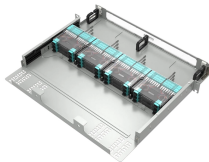

Compact, non-conductive power distribution boxes with rugged enclosures and custom configurations. Designed for demanding environments.