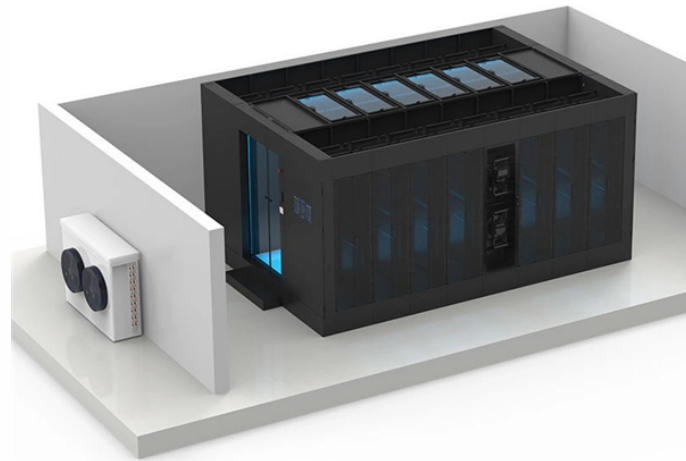

## Tuvalu Construction Power Distribution Box Model

## Tuvalu Construction Power Distribution Box Model

Understand distribution boxes (DB boxes) in 5 minutes. Learn about types, components, functions, and uses. Find the perfect DB box for your needs.

Long-life type power distribution and energy storage cabinet for Tuvalu stadiums

A distribution board (also known as panelboard, breaker panel, electric panel, DB board or DB box) is a component of an electricity supply system that divides an electrical power feed into ...

Tuvalu power strips and PDU power distribution units for surface mount, rack mount and general purpose applications. Multiple outlet power strips are manufactured in accordance to Tuvalu ...

Designed for Reliable Power Distribution: The Tuff Box provides a rugged, all-in-one portable solution for safely distributing temporary power on construction sites, outdoor events, film sets, and industrial ...