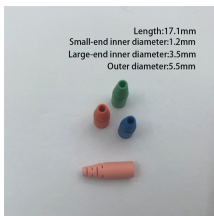

Tianhong provides galvanized wire mesh cable trays, stainless steel wire baskets, and powder-coated wire trays in custom sizes and finishes. Our mesh trays are used in low-voltage, fiber-optic, and ...