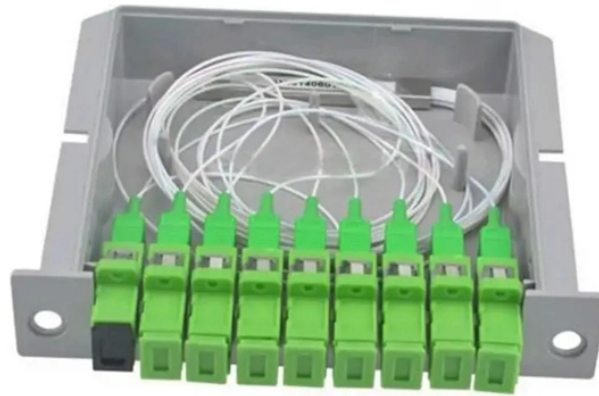

Tuvalu 24-port network patch panel

Tuvalu 24-port network patch panel

Save Big on new & used 24 Port Network Patch Panels from top brands like Leviton, Tripp Lite & more. Shop our extensive selection of products and best online deals. Free Shipping for many items!

Specifications: PoE+-compliant 24-port patch panel manages and organizes Cat6 data/power cable connections in your high-density network.

Looking for a reliable and cost-effective network patch panel? Our Cat 6 patch panels, ethernet patch panels and 48 port patch panels are from popular brands like Leviton®, Belden® and Hubbell®.

This 24-port universal 568A/B Category 6 rack mount patch panel is designed to take up a single rack space (1U), making it a compact and efficient solution for your network needs. The patch panel ...

Get reliable 24-port patch panels for voice, data, and video connections. Discover UL-listed options suitable for commercial and professional environments.

Boost your network with this 1U 24-port Cat6A STP patch panel, optimized for shielding against interference and capable of handling data transfer rates up to 10Gbps, perfect for advanced network ...

FS 24 port Cat 6 patch panels, STP/UTP Cat 6 Patch panels, shielded or unshielded, Feed-Through or punch down, 1U rack mount patch panel, 50 micron golden contacts. Shop from us now!