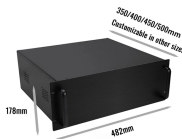

Linktel's LPO portfolio consists of both QSFP-DD and OSFP modules. Linktel Technologies provides high-quality and cutting-edge products and solutions for high speed optical I/O connectivity, including ...

- Regionally, Asia-Pacific is poised to dominate the market due to increasing investments in data centers and telecommunication infrastructure, alongside a growing number of cloud service ...

In the rapidly evolving field of optical communications, emerging challenges and growing demands — fueled primarily by the expansion of AI clusters and cloud data centers — are driving ...

Contact Us

For more information, pricing, or custom network solutions, please contact us:

Website: <https://www.hashherbcafe.co.za>

Email: hello@hashherbcafe.co.za

Phone: +27 63 814 7295

Address: 15 Galaxy Road, Linbro Business Park, Johannesburg, 2065, South Africa

This document is for informational purposes only. Specifications subject to change without notice.