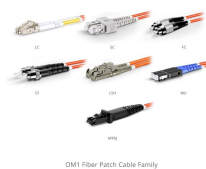

Turkish trough-type cable trays have high strength

Turkish trough-type cable trays have high strength

Designed to support and protect electrical wiring and communication cables, these trays are especially effective in temperature-sensitive, high-hazard, or corrosive environments.

In order to respond quickly with high-quality solutions to increasing demands and different needs, ARDIC design and manufactures all the molds and even some of the machines in its own units.

They are three times stronger than standard cable trays and have similar characteristics to cable ladders. They are available in hot-dip galvanized and stainless steel, which is resistant to corrosion ...

Upon intense demand, Ardic Electric invested in molds and machinery in addition to the H40 and H50 models, which are Click System Cable duct products, and added the H60, H80 and H100 models ...

Perforated rungs on a ladder-type tray securely fasten cables using cable ties. These trays ensure maximum airflow around the cables, promoting effective ventilation and heat dissipation ...

This type of cable tray system is the fastest system to install and provides maximum freedom for cable to enter and exit the system. A large variety of single rail cable trays are available at KMC.

Cablofil steel trough trays provide the strength and security required when then need to limit cable access is of primary importance.