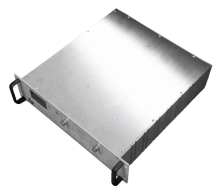

Turkish trough-type cable trays have high strength

Turkish trough-type cable trays have high strength

Designed to support and protect electrical wiring and communication cables, these trays are especially effective in temperature-sensitive, high-hazard, or corrosive environments.

These applications require cable trays to have high structural strength and durability to withstand harsh weather conditions, vibrations, and heavy loads. Fire-resistant and explosion-proof ...

From a design standpoint, trough trays emphasize continuous cable support while maintaining moderate structural strength. They occupy a middle ground between ladder trays and ...

This type of cable tray system is the fastest system to install and provides maximum freedom for cable to enter and exit the system. A large variety of single rail cable trays are available at KMC.

Cablofil steel trough trays provide the strength and security required when then need to limit cable access is of primary importance.