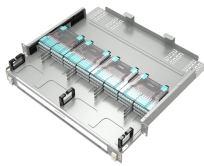

Tunnel Dual Power Distribution Box

Tunnel Dual Power Distribution Box

Two-device box for one power outlet and one low voltage device. Perfect for power and low voltage combo box needed behind computers, flat screen televisions and other electronic appliances.

Easy to transport and set up, our spider boxes meet industry safety standards, ensuring a dependable power source for any temporary setup, enhancing operational efficiency and safety.

Installing power outlets or regular light switches in the same box as phone or cable outlets in existing construction? These sturdy switch and outlet enclosures protect low voltage cabling from damage ...

Tunnel receptacle combination are key components of every tunnel system. They need to meet extremely strict requirements in terms of stability and strength. Our specially developed power ...

HDT offers Power Distribution Units (PDUs) and Utility Distribution Boxes (UDBs) in various configurations. A Power Distribution Unit (PDU) allows two generators to be synchronized, and both ...