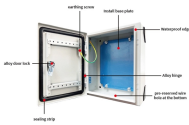

Filter the laser diode list by wavelength, output power, and package type to meet your specific requirements. Contact us for more information about our laser diodes and services, including laser ...

Laser de classe II / 650 nm / rouge Puissance : 1mW Tube plastique noir Ø28mm Jeton d'adaptation Ø40mm Alimentation : 230 - 5V (incluse) Dimensions : 80 x Ø27 mm Poids : 40 g Emballage : ...

At the heart of the detector is a tuneable laser diode that eliminates environmental effects from sun, rain and fog. The laser scans single absorption lines where there is no interference from other gases.