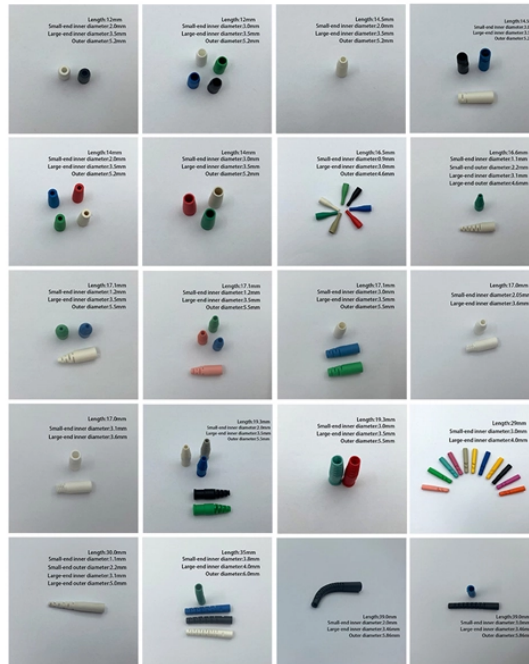

## Tunisian Huijue Fiber Optic Patch Cord

## Tunisian Huijue Fiber Optic Patch Cord

Types of patch cords can include: optical fiber, coaxial cables, sing-conductor wires, or shielded and un-shielded cables that use modular connectors and may be Cat5, Cat5e, Cat6 or Cat6A.

Explore our range of durable and high-performance fiber optic patch cables, designed to meet the demands of modern data centers and telecommunications networks.

To assist clients and partners in selecting the right fiber optic patch cords for their optical communication networks, ZIFONIC presents this comprehensive procurement guide.