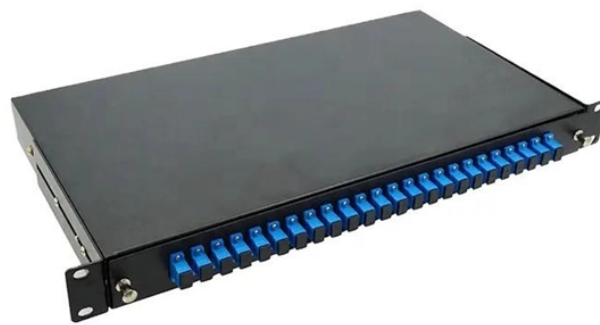

Tri-sloping bridge tray funnel

Tri-sloping bridge tray funnel

Funnel is 14" wide at the top, with a 6" Tri-Clamp connection at the bottom, with an approximate capacity of 3 gallons. Top width is wide enough to allow you to sit a bucket inside of the funnel.

Tri-clamp Funnel 12 Gallon 304 Stainless funnel has two Handles and a 16" top opening. Holds approximately 12 gallons. Height of funnel ranges from 16" to 22" depending on size of ferrule. ...

These are 3 piece splices that utilize bolt and nut to securely attach and bond tray sections. The Double Splice cuts the required number of splice hardware down to a minimal number versus traditional ...

This large stainless steel funnel has a 2-inch tri-clamp connection on the bottom, making it perfect for the top of a carbon filter unit. If you have one of our 2" dual purpose towers, you can actually use the ...