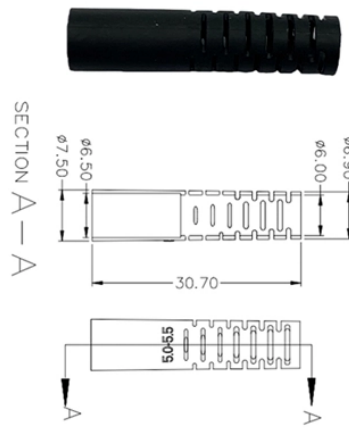

Tray-type cable tray connector

Tray-type cable tray connector

We stock Type TC Tray Cable Connectors in a variety of sizes and materials. Find the right ones for your next project. Order today for fast shipping!

Cable tray installed in a hazardous location must contain only those cables that are appropriate for this type of environment as defined in Chapter 5 of the NEC.

Whether you're an engineer, contractor, facilities manager or simply curious, this ultimate guide provides an in-depth understanding of tray cables, covering their types, standards, ...

Cut, bend, and connect these wire mesh tray systems to route cable and hose in configurations such as curves, slopes, and tees. They are a lightweight option for organizing bundles of cable and hose ...