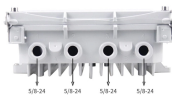

Tray-type cable tray connector

Tray-type cable tray connector

We stock Type TC Tray Cable Connectors in a variety of sizes and materials. Find the right ones for your next project. Order today for fast shipping!

Cut, bend, and connect these wire mesh tray systems to route cable and hose in configurations such as curves, slopes, and tees. They are a lightweight option for organizing bundles of cable and hose ...