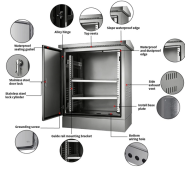

Transfer boxes and optical fiber distribution boxes

From a planning and design perspective, this article will give you an organized understanding of the meaning, function, and differences between the three most frequently used fiber ...