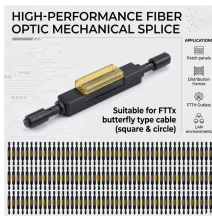

Explore leading 5G equipment manufacturers for modems, base stations, RAN, and core networks. Discover vendors enhancing network speed and efficiency.