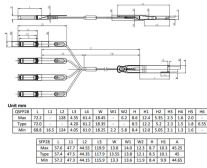

Total distribution box price 6

About This Product VPC septic system distribution boxes ...