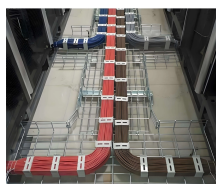

In 2026, discover the top 8 wall mount network cabinets that promise to revolutionize your networking setup—find out which one is right for you!