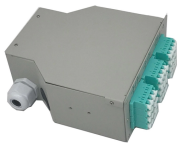

Shop durable network cabinets built from cold-rolled steel. Secure your IT and AV equipment with lockable glass doors and side panels.