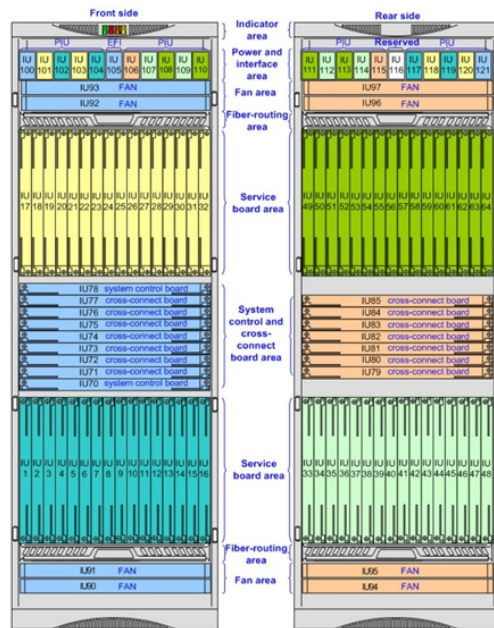

## Tools needed for making fiber optic cables

Aligns fiber ends and fuses them using an electric arc. Core alignment models give higher precision than cladding-aligned versions. Most splicers now have touchscreen controls, automatic ...

Fiber optical thermal stripper M9 is suitable for 1-48 cores, compatible bare fiber/bundle and ribbon fibers, Dual heating mode and 8-level temperature regulation. Automatic heating peeling tool. Need ...