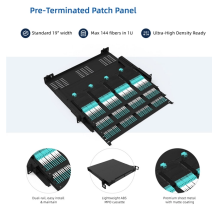

KOLIDA Instrument (KOLIDA) is a leading manufacturer of precision surveying equipment.