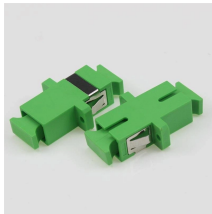

Tonga Cable Limited was formed in November 2009, with approval of Government of Tonga, to build and manage a submarine fibre optic cable to connect Tonga to an international network service.