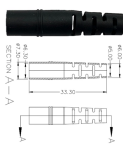

## Tonga Cable Tray Composite Cable Factory

EFG Composites'' cable tray incorporates a synthetic veil on the surface of all structural shapes which causes a resin rich layer which enhances corrosion protection. An abbreviated guide can be provided ...