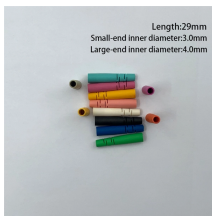

Phase 3 are proud manufacturers and suppliers of power generator connectors to temporary power distribution and utility companies worldwide. Our industrial plugs and sockets are perfect for ...