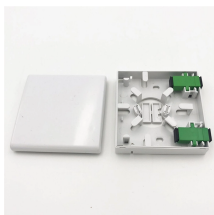

3-Year Warranty 25G SFP28 OCP 3.0 Optical Network Card 4 Fiber Ports for Server Network with E810-CAM2 Chip

Featured with low-power, high-density and high-speed, the SFP28 transceiver ...