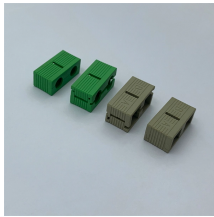

Thickness of metal cable trays in South Africa

Thickness of metal cable trays in South Africa

Anything in excess of 2m requires a truck delivery. Fees will be calculated at check out.

We, one of the well-known Cable Trays Manufacturers in South Africa, offer top-notch trays that keep your electrical system organized and protected. Our durable, high-quality trays come in various sizes ...

All cantilever support arms for cable ladders and trays should be 50mm longer than the width of the cable ladder or tray used. The safe working load for cantilever arms is uniformly distributed over the ...

Three finishes are available; electro-zinc, hot-dip galvanized and AISI316L acid-proof stainless steel. The standard mesh trays are available in four heights (45, 55, 60 and 110 mm) and eight widths (53, ...

RMD Supplies Cable Trays and Return Flange Cable Trays including Accessories in South Africa. RMD Cable Management South Africa.

Stainless Steel Mesh Cable Tray supplier in South Africa. We manufacture and supply SS304, and SS316 Stainless Steel Cable Trays.