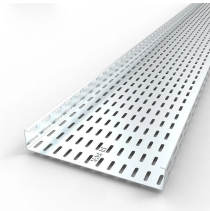

Thickness of metal cable trays in South Africa

Thickness of metal cable trays in South Africa

Anything in excess of 2m requires a truck delivery. Fees will be calculated at check out.

We, one of the well-known Cable Trays Manufacturers in South Africa, offer top-notch trays that keep your electrical system organized and protected. Our durable, high-quality trays come in various sizes ...

Cable trays and all Support Systems are manufactured based on European standards as certified by TSE EN 61537 Products are coated with Hot Dip galvanizing according to TS 914 EN ISO 1461 ...

Cabstrut cable tray systems manufactured in accordance with BS EN 61537:2007 HCT Heavy Duty Cable tray straights and standard accessories are manufactured from Mild steel to BS 1449-1.2:1991, ...

Three finishes are available; electro-zinc, hot-dip galvanized and AISI316L acid-proof stainless steel. The standard mesh trays are available in four heights (45, 55, 60 and 110 mm) and eight widths (53, ...

RMD Supplies Cable Trays and Return Flange Cable Trays including Accessories in South Africa. RMD Cable Management South Africa.

Stainless Steel Mesh Cable Tray supplier in South Africa. We manufacture and supply SS304, and SS316 Stainless Steel Cable Trays.