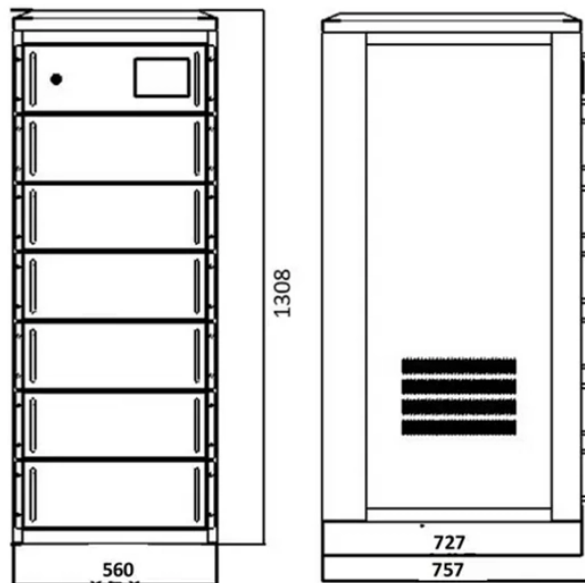

The optical receiver had no signal for a short period of time

Overview

This guide provides a comprehensive overview of common optical transceiver failure modes, including actionable troubleshooting strategies and advanced testing recommendations. Before troubleshooting the issue, please look at our 16 tips for troubleshooting your optical transceiver connections. It also highlights how Digital Diagnostic Monitoring (DDM) and proactive testing techniques can help maintain optimal. These compact devices convert electrical signals to optical signals and vice versa, enabling data transmission over fiber optic cables.