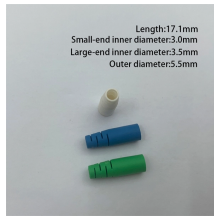

Prime Optical - a quality provider of vision care and optometry services in San Bernardino, CA. Services include Eyeglasses and Frames, Eye Exams, General Optometry and other vision care products & ...