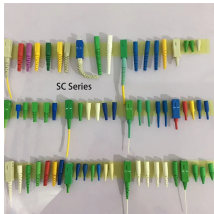

These compact devices convert electrical signals to optical signals and vice versa, enabling data transmission over fiber optic cables. While generally reliable, failures do occur, leading ...