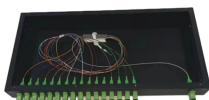

CANTEX makes two types of PVC electrical boxes: our smaller molded PVC Junction Box comes in 11 sizes and our larger fabricated PVC Junction Boxes are available in 5 sizes.

Our Christy range of concrete enclosures, lids and accessories provides robust, durable utility access in deliberate traffic environments and high-impact applications.