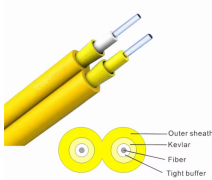

We are experienced manufacturer for Low voltage Switchboard and Medium Voltage Switchgear, we are also supply consumer unit, cable tray, wire way, Unit Substation.

Our Galvanised Cable Tray is the perfect product for all sectors because it is available in various sizes, shapes, and colors. We have a manufacturing facility on-site with modern equipment and advanced ...

Our clients from any nook and corner of the world can contact us to buy Crimping Tools, Cable Glands & Cable Ties in Thailand, as we have our presence in different places to meet that.

Type of material Hot roll mild steel sheet  
Galvanized steel sheet (zinc) Aluzinc steel sheet  
Stainless steel sheet Thickness of material Side rail  
thickness = 2.0 mm. Tray thickness = 1.6 mm.  
Tray ...