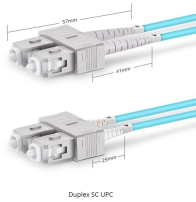

## Thailand Ladder-Type Cable Tray

## Thailand Ladder-Type Cable Tray

Cable Ladder/Tray & Support System B-Line Cable Ladder/Tray & Supports in Offshore & Onshore Aluminum Ladder & Tray Stainless Steel Ladder & Tray

Motor Control Centers United Manufacturing Cable Ladder Cable Tray Wireway with Cover Perforated Tray Type Special Product / By Order United Trading Miniature circuit breakers Contactors & ...