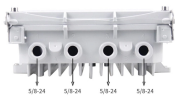

Nitto Kogyo BM (Thailand) was jointly established by Bangkok Sheet Metal PCL and Nitto Kogyo Corporation in January 2018, aiming to contribute local society setting up secure electrical ...

We offer a wide range of cable tray systems to support tubing, electrical cables and instrumentation. Our cable trays are produced in fit for purpose materials like stainless steel, galvanized, aluminium and ...

Easy to install and customize, cable tray, cable ladder, wireways, channels and accessories in a wide range of materials and coating to create an effective routing system for any industrial, building, ...