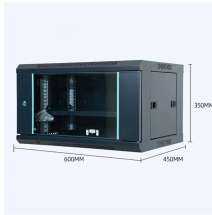

Thai Fiber Store (FES) is a distributor of Dimension Technology in Thailand. We provide Intelligent Automatic Fiber Endface, Interferometer, Visual inspector, etc.

Thai Fiber Optics Co., Ltd. (Head Office) Bangkok - Thailand Telecommunications Supplier of: Fibre optic cables