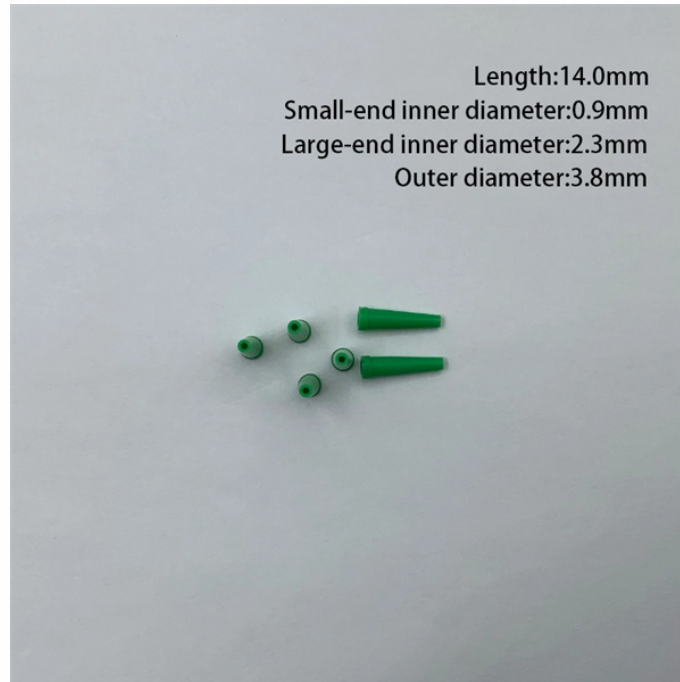

Testing a 100km fiber optic cable

Testing a 100km fiber optic cable

Technical guide to testing fiber cable quality, covering visual inspection, optical loss testing, OTDR analysis, and standards for FTTH and data center network.