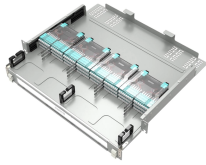

Terminal Fixed Distribution Box Price

Terminal Fixed Distribution Box Price

6-Core FTTH Fiber Distribution Termination Box with 6 SC Adapters, IP65 Waterproof, Wall-Mount Enclosure for Residential/Commercial Fiber Optic Splicing & Management (with 6 SC Adapter)

8 Fibers Wall Mounted Fiber Optic Terminal Box as Distribution Box Without Pigtails or Adapters \$70.00

The Price DDV is an economical, non-mixing dual duct terminal unit that precisely regulates the flow of conditioned air to a room or zone in response to thermostat demand for cooling or heating.

Midwest T3620 TERMINAL BOX 200A 14X21 3PH \$ 500.99 Add to cart Quick View Add to wishlist

The 12 Port Fiber Distribution Box can connect up to 2 optical cables, providing space for distributors and 12 fuses. It is equipped with 12 SC adapters and can work in outdoor environments.

Explore reliable FTTH terminal boxes for secure fiber termination and distribution. Wall-mounted design, robust build, for home and industrial optical networks.

Our fiber optic terminal boxes come in various sizes and designs, including 2 ports, 4 ports, 8 ports, 16 ports, 24 ports, and 48 ports, providing flexibility for different applications.