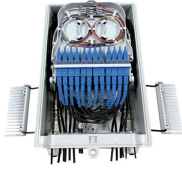

Terminal Box 24 Racks

Terminal Box 24 Racks

24 Fibers Rack Mounted Fiber Optic Terminal Box as Distribution Box with Pigtails and Adapter. The Fiber Optic Terminal Box is a kind of fiber optic management product, used to distribute and protect ...

This Fiberhome terminal box supports up to 48 single-mode fibers with LC dual-linked connectors across 24 ports, delivering high-density cable management in a compact rack-mounted design.

Enhance your network capacity with our 24-Port Fiber Optic Terminal Box, designed for high-density direct termination and patching. The cabinet conveniently caters for the vertical building cabling and ...

High-performance 24-port SC fiber optic terminal box with 0.15dB insertion loss, 55dB return loss, and slide/drawer rack mount design. Ideal for FTTH, data centers, and LAN applications.

24 Fibers Rack Mounted Fiber Optic Terminal Box as Distribution Box with Pigtails and Adapter. The Fiber Optic Terminal Box is a kind of fiber optic management ...

This terminal is small, light-weight and perfect for fiber routing. It's wall mountable, and easy to install and maintain. The terminal access box provides 8, 16 or 24 ports in a simple, single-layer design - ...