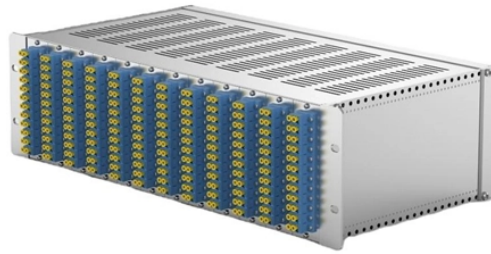

Tension Cable Tray

Tension Cable Tray

Explore various cable tray types and sizes for electrical installations. Learn about ladder, perforated, solid-bottom, wire mesh, and channel

Choose from our selection of cable trays, including over 850 products in a wide range of styles and sizes. Same and Next Day Delivery.

There are a large number of cable tray fittings that are made compatible with each type of tray. These fittings help in maintaining support of the cable tray system. Shop Graybar's collection of cable tray ...

Discover high-quality Cable Tray Systems at CableOrganizer. Organize and protect your cables with durable, reliable solutions for any setup. Shop now!

Channel cable tray secures cables using Eagle Basket pre-punched holes. New pre-punched holes allow the secure attachment of cables to the inside of the channel without the need to drill holes, ...