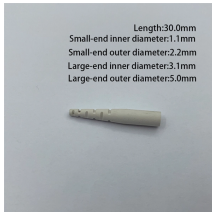

Portugal Tenders - Find latest government, private and public tenders from every industry and location across Portugal. Create account now and secure all Portuguese tenders with extensive database.