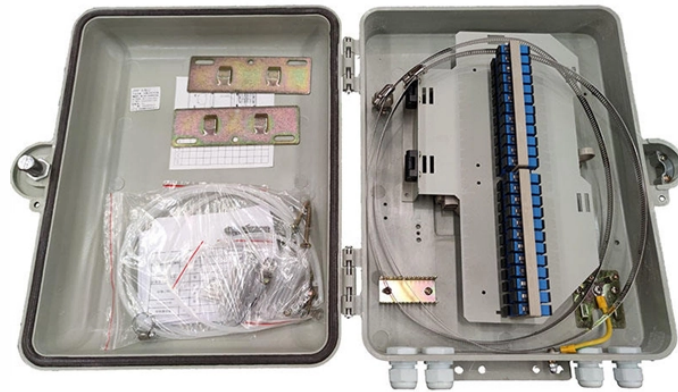

Tender for Cross-Span Cable Tray Project in Portugal

Tender for Cross-Span Cable Tray Project in Portugal

Complete guide to Portuguese public procurement: find tenders on BASE, Vortal, and AcinGov. Understand CCP rules, ESPAP central purchasing, EU thresholds, and PRR-funded ...