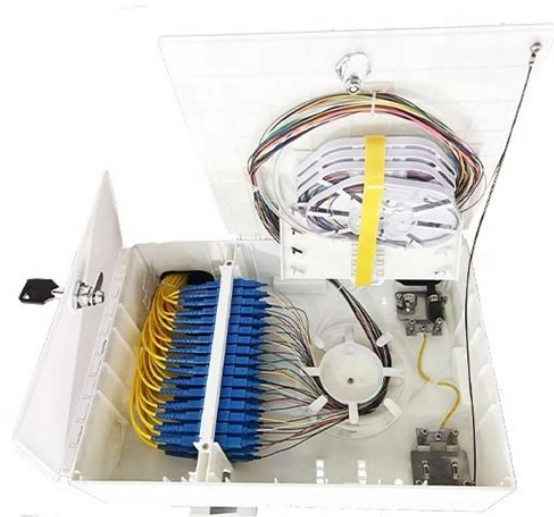

## Temporary three-level power distribution box for construction site

Adjust quickly as your site evolves with our portable power panels and distribution boxes. Designed for tough construction environments, they're easy to deploy and durable enough to withstand the rigors ...

**PREMIUM CONSTRUCTION POWER DISTRIBUTION BOX:** Crafted by WESTERN, the 6506TLSX Temp power box features a durable blend material for long-lasting performance in demanding ...

Temporary power distribution equipment supports safe power access for construction sites, events, and temporary setups. Check availability for reliable power solutions.

Designed to fit through standard door ways and in tight spaces, the WeldingRack is a transformer and power distribution box all in one making it the right choice for factory, construction, and ship ...

Discover Hubbell Wiring Device-Kellems' spider boxes for reliable, versatile temporary power in harsh environments. Ideal for construction sites and outdoor events.

19180008 Rugged temporary power cords for use with the X-Treme Box™ to handle 50A 3-Pole/4-Wire 125/250v AC, safe appliance extension cords, cords for use in disaster recovery, restoration, ...