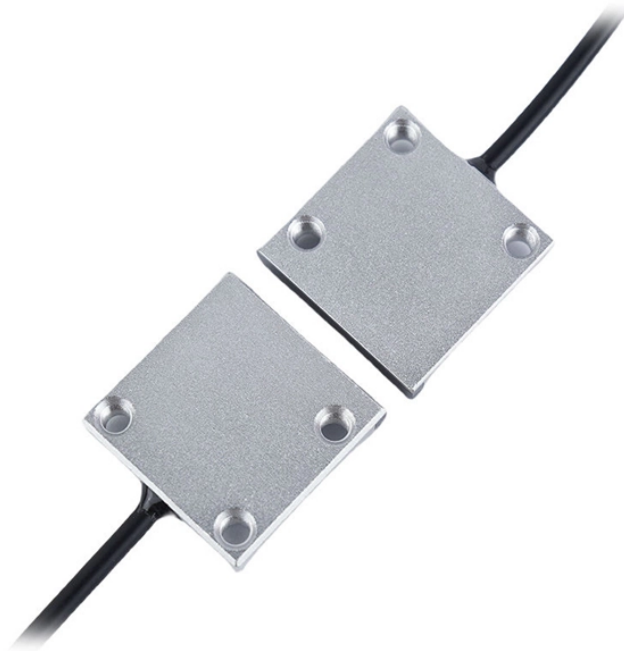

Temporary power distribution boxes used on construction sites in Africa

Temporary power distribution boxes used on construction sites in A

Construction Regulation 24 outlines key compliance for temporary electrical installations and machinery. Learn how to meet inspection, appointment, and safety requirements on-site.

Different temporary power distribution boxes were selected for workshops, warehouses, and tank farms based on their specific hazardous area ratings and protective features. A one-size-fits ...

ESCA Tech specializes in providing high-tier temporary power solutions tailored to your specific project needs. We ensure that your site stays energized, compliant with safety regulations, ...

Serving residential, commercial, industrial, and government clients across South Africa and African markets with advanced photovoltaic storage and BESS solutions.

Plug and play, pre wired wall power distributor is equipped with N+PE terminals and PG16 cable reserved holes to ensure easy and safe. With High Safety: All sockets are equipped with integrated ...

KIKBLOX designs and manufactures a wide range of Low Voltage distribution equipment for temporary power DB to construction and mining sites. Supplied with medium height stand to mount up the DB ...

Thermon's temporary power distribution boxes are a versatile and reliable solution for providing temporary power for construction sites and other work areas where more permanent power options ...