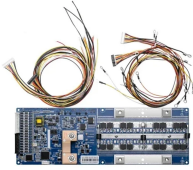

Temporary power distribution boxes used on construction sites in A

Construction Regulation 24 outlines key compliance for temporary electrical installations and machinery. Learn how to meet inspection, appointment, and safety requirements on-site.