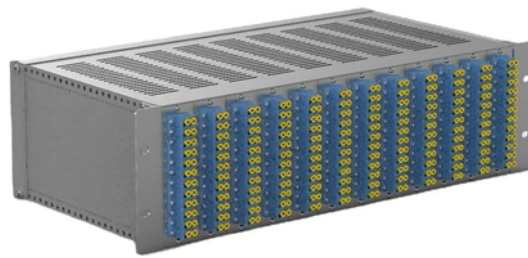

## Temporary power distribution box quotation

Temporary power distribution boxes provide safe jobsite power. Order now for organized outlets, breakers, and dependable temporary electrical access.

Rear of the optical fiber distribution box

Power Tech Temporary Power Distribution Box, ETL approved for indoor/outdoor use. Features 15/20A outlets & 30A/50A Twistlocks for contractor needs.

Looking for Temporary Power Distribution Boxes And Carts? Imperial Supplies has a large selection on hand, at incredible prices. Shop now to stock up and save.

Power Distribution Box, NEMA 3R Enclosure with Roll Cage Handles. Includes: (1) 50 Amp, 125/250 Volt AC, Locking, California Style CS63 Power Inlet and Feed Thru (1) 30 Amp, 250 Volt AC NEMA ...

Choose from our selection of temporary power distribution boxes in a wide range of styles and sizes. Same and Next Day Delivery.

Get the power you need with Southwire's high-quality temporary power distribution boxes.

Temporary power distribution boxes and carts serve as hubs to connect electrical loads and have multiple outlets to distribute power. Also called power spider boxes, they provide temporary power for ...