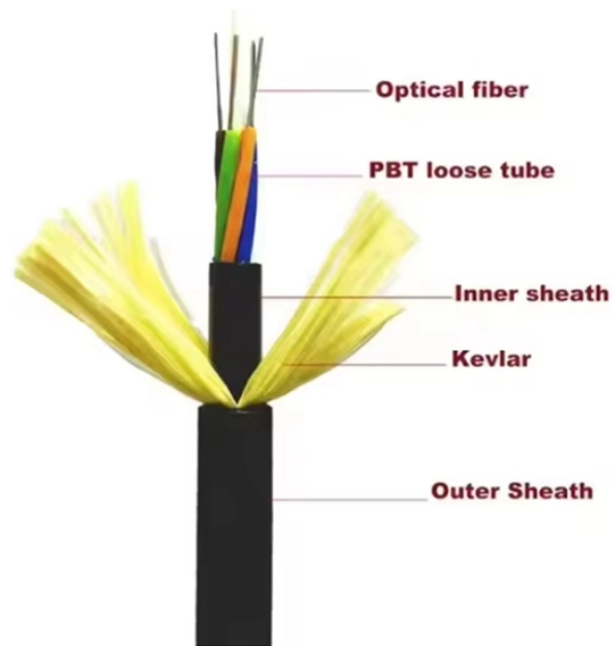

Temporary mobile power distribution box for shopping mall