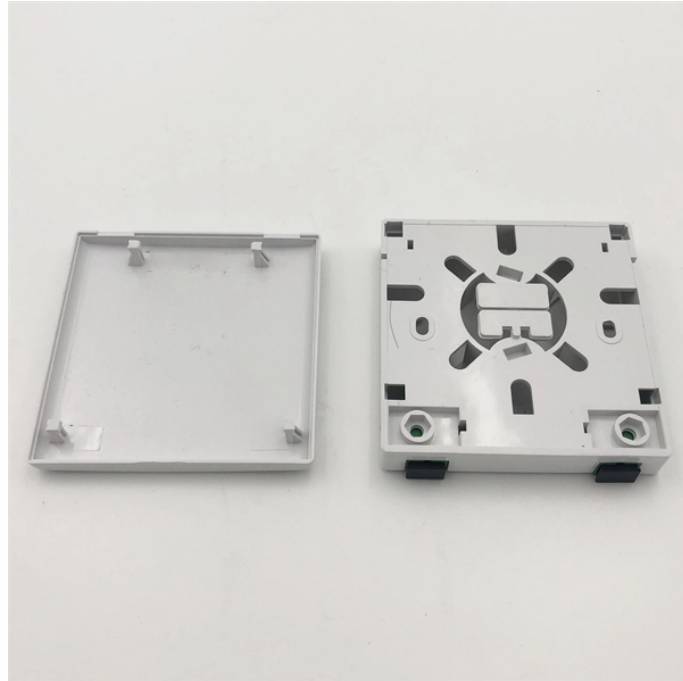

## Temporary distribution box grounded

## Temporary distribution box grounded

The X-TREME BOX™ portable power distribution center is intended for connection to a split-phase 125/250V 50A power source. This source may be a generator or a utility power drop. The input ...

Here are the steps on how to ground a power distribution box: 1. Preparation: First, you need to prepare some necessary tools, including grounding wire, grounding rod, voltmeter,...

Sometimes, installing temporary protective grounding is necessary. Temporary protective grounding may include using a grounding cluster equipped with clamps which are connected to each de ...

Explore Voltec T-Box temporary power solutions — rugged portable power distribution boxes with locking and grounded outlets for jobsites, events, and more.

Securely manage job site power. Build a compliant temporary distribution box, detailing component sizing, critical grounding, and wiring integrity.