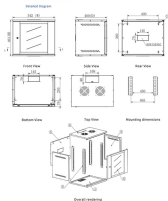

Sometimes, installing temporary protective grounding is necessary. Temporary protective grounding may include using a grounding cluster equipped with clamps which are connected to each de ...