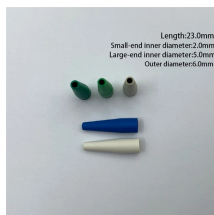

Unlike traditional electrical temperature measurement (thermocouples & RTD), the length of the fiber optic cable is the temperature sensor. Distributed temperature sensing can provide thousands of ...