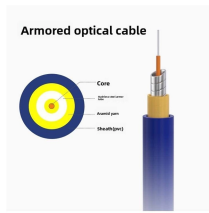

# Temperature Measuring Optical Cable System

## Temperature Measuring Optical Cable System

Distributed Temperature Sensing (DTS) systems provide temperature information for accurate thermal monitoring, fire detection, and condition assessment by utilizing standard fiber optic cables.

Fiber optic sensors are embedded in transformer windings for real-time hot spot temperature monitoring. DTS systems monitor the thermal profile of downhole environments over thousands of meters. ...

The paper deals with the overview of fiber optic methods suitable for temperature measurement and monitoring. The aim is to evaluate the current research of temperature ...