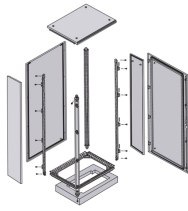

Telecom Fiber Optic Cable Tie

International distributor for fiber optic components, equipment and accessories while providing invaluable technical consultation and support.

Fiber is fragile: The right cable tie prevents crushing and signal degradation. Use gentler options: Hook-and-loop, low-tension, and releasable ties protect fibers.