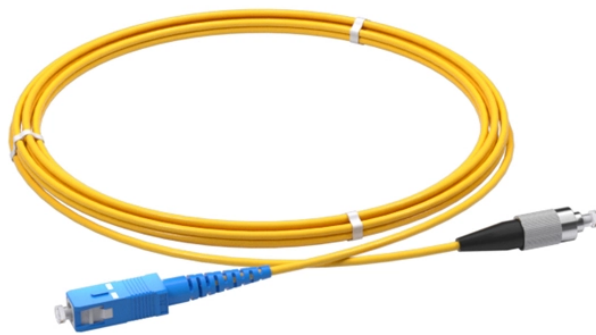

Tanzanian Low-Voltage Main Distribution Box Manufacturer

Tanzanian Low-Voltage Main Distribution Box Manufacturer

From our headquarters in Dar Es Salaam, Tanzania, we provide high-capacity power solutions including custom panel assembly, generators, and smart energy management to banks, mining operations, ...

Volex is a supplier of electrical power products ranging from high tension distribution line to low voltage materials such as lighting fixtures.

Contact us for ABB Low voltage Main Switch & Distribution boards. Visit our online market place for further product information, availability and prices at jselectromec

About TANELEC LIMITED Supplying distribution transformers utilities and projects. Design and manufacture of low voltage. Providing service, Repair and Refurbishment.

The GGD type AC low-voltage distribution panel is a technical development project issued by the former Ministry of Energy in 1992, with the premise of promoting the technological progress of China's low ...

From 32A up to 6300A we can provide you main and sub distribution boards. Small DBs with incoming RCCB and some outgoing MCBs for home use, or large main distribution boards for whole factories, ...

Africab low voltage products including consumer units, busbar chambers, cutouts, isolators, and changeovers. Safe, durable LV solutions for homes and commercial use in Tanzania.