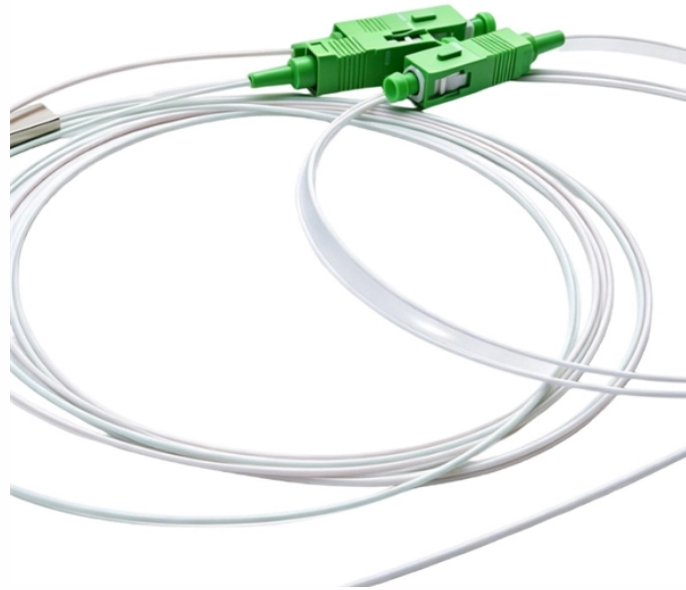

Tanzania Home Distribution Box

Tanzania Home Distribution Box

Its strong metal enclosure keeps breakers secure and wiring protected, making it ideal for medium to large houses, offices, shops, and project sites in Tanzania.

Find the best Tanzania Distribution Box and explore our extensive collection of high-quality Distribution Box from Tanzania. Buy wholesale Distribution Box in Tanzania from trusted suppliers.

Jiji .tz™ Fiber optic Distribution box 4 core EDBAS2PG4CSX01 Tunapatikana Kariakoo msimbazi na magira Contact with Techhub Solution on Jiji .tz Try FREE online classified in Tanzania today!

This 4-Way TPN (Triple Pole and Neutral) Distribution Board is designed to deliver safe and efficient electrical power distribution for residential...

The Electrical Enclosure Box 40 provides a safe and organized environment for electrical installations in Kenya, Uganda and Tanzania. Consequently, it prevents electrical faults, protects wiring and ...

With an IP67 rating, this enclosure ensures reliable and secure distribution of power in the presence of dust, moisture, and other environmental factors. Ideal for applications where outdoor distribution ...