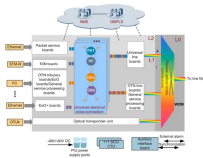

Search results of Top 20 Cabling and Fibre Optics Companies in Tanzania, near me. Listings are verified with accurate business information.