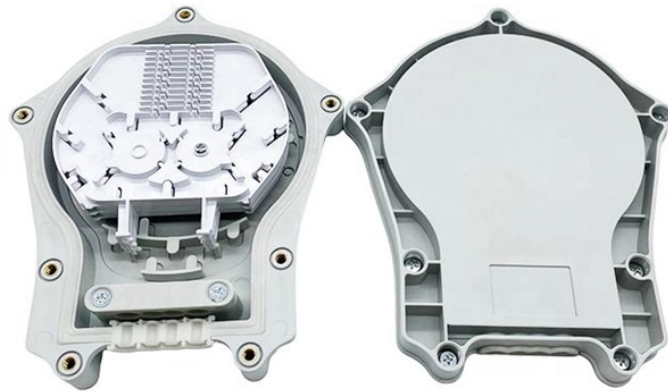

Tajikistan procures 12-core intelligent patch panels

Tajikistan procures 12-core intelligent patch panels

LS SimpleWin™ Intelligent Infrastructure Management System drastically speeds up and simplifies site planning and daily network provisioning, maintenance and security.

Discover the intelligent patch panel system with remote monitoring, real-time fault detection, and tool-less installation. Click to explore top-rated, verified suppliers and find the perfect ...

CommScope offers Intelligent Copper Panels for automated infrastructure management solutions that enable you to monitor, manage and optimize your network connectivity in real time

FUTURE-PATCH is therefore an intelligent, electronics based solution that allows technicians to be visually guided (LED) on site at the rack when adding or removing patch cords and to directly check ...

19"/1U electronic patch panel, offers 24 ports for Keystone modules. Each port associated with LED used to indicate patch cable connection. Red and green LED indicating panel connection type (right ...