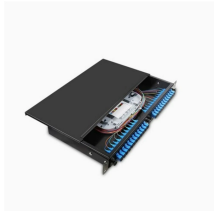

Tajikistan Linear Drive Pluggable Optical OSFP

Tajikistan Linear Drive Pluggable Optical OSFP

LPOs are a low-power pluggable module interface that eliminates DSP chips, creating a linear signal path. By simplifying the connection, the LPO reduces cost, latency, and power ...

By combining a dual-paddle mechanical architecture, integrated liquid-cooling cold plate, clean linear electrical channel, and high-voltage power delivery, XPO dramatically increases optical density while ...

Figure 1 below illustrates the differences between CPO and pluggable optics. Figure 1: Re-timed (DSP), Linear Drive (LPO) pluggable and CPO. Source: Broadcom. LightCounting shared ...

3.2 Linear Pluggable Optics (LPO): The Low-Power Challenger LPO technology removes the DSP from the optical module entirely. Instead, it relies on the equalization capabilities of the host ...