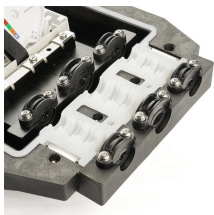

To address this, Macom and NVIDIA first proposed Linear-drive Pluggable Optics (LPO) in 2022. Its core concept is to remove digital processing units such as DSPs and CDRs from the ...