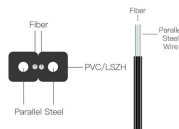

Choose quality Cable Trays Manufacturers, Cable Trays Suppliers, Cable Trays Exporters on ttnet .