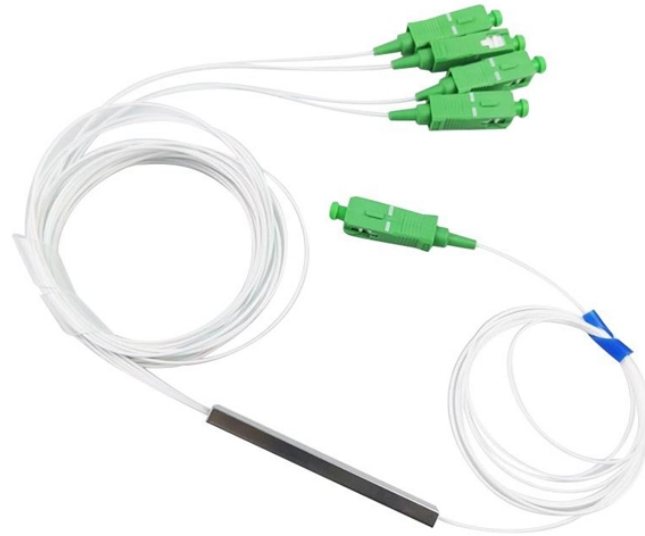

Taiwan Optical Cable Tray Wholesale

Taiwan Optical Cable Tray Wholesale

Our optical cable trays are designed to provide robust support and organization for your network infrastructure. With a focus on durability and efficiency, these trays ensure your cables are safe and ...