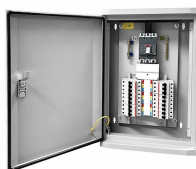

TP 10 Gigabit Core Switch

TP 10 Gigabit Core Switch

As the flagship 10G product, TL-SX1008 is an 8-port 10G desktop/rackmount switch, providing up to 160 Gbps of switching capacity. Reliable, lightning-fast connections and the lowest possible latency make ...

With five 10Gbps ports, this switch provides up to 100Gbps of switching capacity, enabling seamless handling of bandwidth-intensive applications such as 8K video streaming, 10G ...

Omada's 10G/multi-gigabit managed switches are equipped with 10 Gbps fiber, 10 Gbps copper, or 2.5 Gbps Copper ports, offering maximum performance and low latency. Reliable and lightning-fast ...