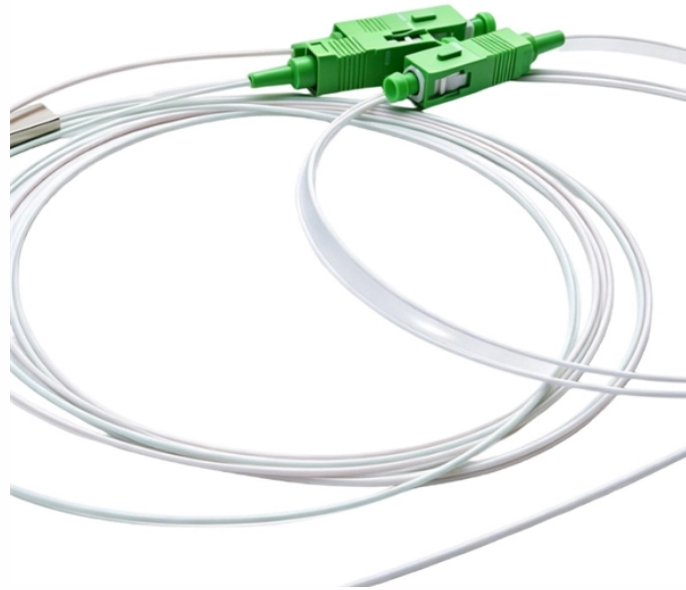

## TCL Busbar Cable Tray

## TCL Busbar Cable Tray

Chalfant Ladder Cable Tray Systems are ideal for indoor and outdoor cable management. They provide reliability, ease of installation, and cost savings both initially and long term.

Since 1973, EAE Electric has been your reliable partner in busbar, cable trays, fit-out solutions, support systems and much more!

They consist of insulated conductive bars housed within a durable metal casing, such as sheet metal or aluminum. Power is distributed efficiently through tap-off boxes, which can be safely connected or ...