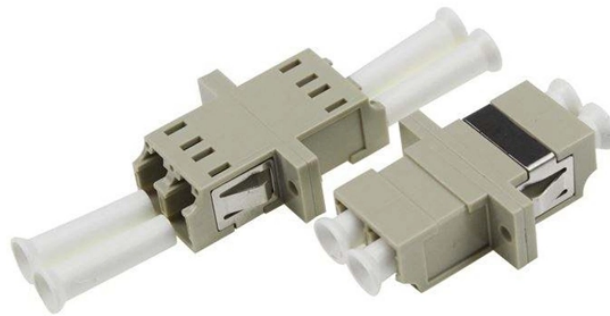

Switches with 10 Gigabit Ethernet and 10 Gigabit fiber optic ports

Switches with 10 Gigabit Ethernet and 10 Gigabit fiber optic ports

Each 10 gig SFP switch has 4x1G/10G SFP/SFP+ ports, ideal for efficient fiber aggregation and high-density fiber connectivity solutions. These 10 Gbps switches also come with 10/100/1000Mbps ...

The FlexSwitch™ unmanaged 10g Ethernet switch features four 10/100/1000 RJ-45 ports, one 10G (10GBASE-R) SFP+ or XFP fiber port, and one RJ-45 port that auto-negotiates to Gigabit or 10G ...

In this comprehensive guide, we've tested and reviewed the best 10Gb switches to help you make an informed decision.

Explore a range of 10 Gigabit ethernet switches to find the perfect solution for seamless communication, improved bandwidth, and future-ready networking infrastructure.

PLANET XGS-6311-12X is a fully-managed all-port 10Gbps Ethernet switch designed for the demand of high-bandwidth required network equipment, such as Wi-Fi 6/6E wireless AP, NAS and workstation. ...

Take your network beyond reliability. With 10G, get high bandwidth perfect for sharing, collaborating, editing and streaming. 4 x 10Gigabit SFP+ uplink flexibility.

The NETGEAR XS724EM Smart Managed Plus Switch is designed for desktop or rackmount and features 24-Port 10G/Multi-Gigabit Ethernet, 2 x 10G SFP+ ports (both are shared), ProSAFE ...