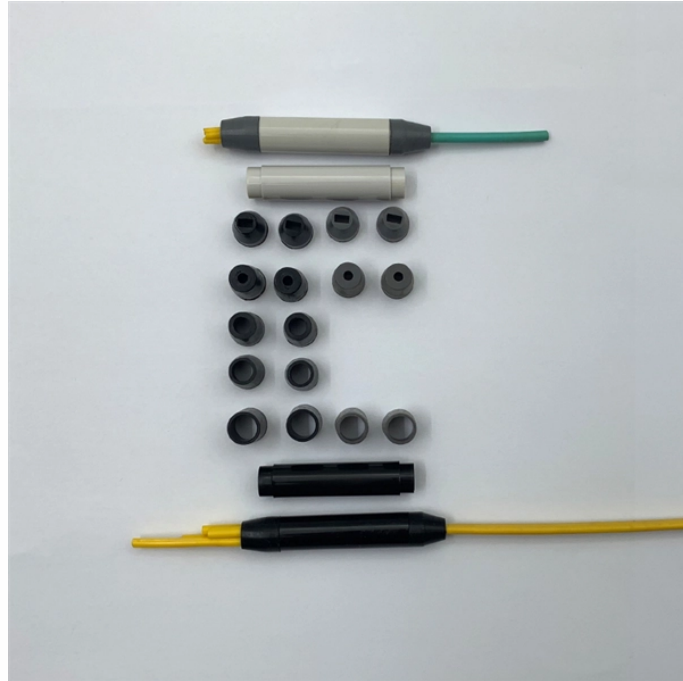

Switch cabinet top busbar

Switch cabinet top busbar

System pro E power is the innovative ABB's main distribution switchboard solution with rated current up to 6300A and short-circuit current up to 120kA.

We provide a complementary range of bus bars, all fully CNC-machined in-house. Cabinet offers maximum flexibility, accommodating three multipoint junctions, either four, five, or six-way. Features ...

Learn how switchboard busbars are designed, sized, and verified to IEC/UL. Compare Cu vs Al, spacing, and testing. Download the RFQ checklist.

Low Voltage Switchgear bus bar for panelboards, switchboards, switchgear, splitters, and all other electrical enclosures and cabinets.

Learn how switchboard busbars are designed, sized, and verified ...

RiLine busbar systems for individual switchgear and controlgear. Complete solutions up to 1600 A for AC or DC applications. 3-pole, tool-free mounting, short circuit-resistant up to 65 kA, fully contact ...